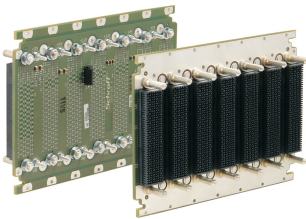

VPX Backplane, 3 U, 9 Slots, BKP3-CEN09-15.2.17-4, RTM

CATALOG NUMBER

23001-834

The nVent SCHROFF VPX Backplane have excellent Signal Integrity for highest data transfer rates.

CERTIFICATIONS

FEATURES

In accordance with: VITA 46.0 VPX base standard; VITA 46.3 Serial RapidIO on VPX; VITA 46.4 PCI Express on VPX Fabric Connector; VITA 46.7 Ethernet on VPX Fabric Connector; VITA 46.11 System Management for VPX

DIP switch for system slot settings

JTAG connections

Lockable aux utility and sense connectors

M4 power studs for power supply, max. 22 A per slot for each voltage

PRODUCT ATTRIBUTES

Product Type: Backplane

Number of Slots: 9

Rack Height: 3U

Backplane Type: VPX, VITA 65

Slot Width: 5HP

Connector Type: MultiGig

Power Connector Type: Powerstuds M4

Utility Connector Type: Microfit, 8-pin

Width: 253mm