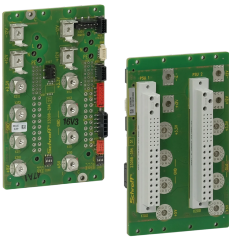

CPCI Power Backplane With P 47 Connector, 3 U, 16 HP, 2x P47

CATALOG NUMBER

23098-394

Power Backplane for CompactPCI Applications. With P47 Power Connector.

CERTIFICATIONS

FEATURES

In accordance with: PICMG 2.11 R1.0 CompactPCI Power Interface specification

In accordance with: PICMG 2.9 R1.0 System Management Bus specification

Single, parallel or redundant operation possible

Geographical address adjustable

Power supply over crimp contacts inserted into the plug, no supply voltage on the backplane

Power cable available as an accessory

DC outlets with powerbugs for extremely low drops in voltage

PRODUCT ATTRIBUTES

Product Type: Backplane

Number of Slots: 2

Rack Height: 3U

Backplane Type: CompactPCI Power Backplane with P47

Slot Width: 8HP

Connector Type: P47

Power Connector Type: (2) P47

Utility Connector Type: SMCQ, 12-pin; MicroMatch, 10-pin

Width: 80.3mm

Net Weight: 0.322kg

Package Quantity: 1

WARNING