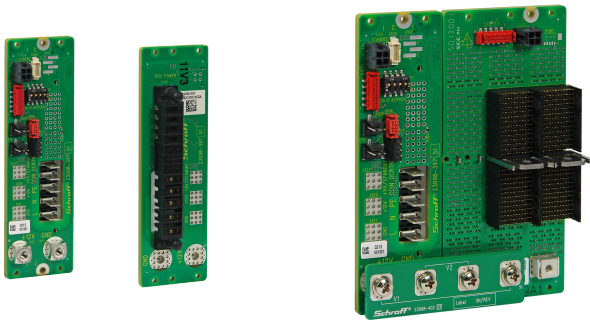

# CPCI Serial Power Backplane, 3 U, 8 HP, 1 Slot

## CATALOG NUMBER

**23098-397**

Power Backplane for CompactPCI Serial applications. Up to 4 Power backplanes can be connected to increase power or for redundancy.

## FEATURES

Power backplane for pluggable PSUs with FCI Power Blade

3 U, 8 HP, 1 PSU connector

Separate inputs for AC and DC with Fastons

Connector for 12 V, 5 V standby, utility signals, current sharing, power button, serial console to a UPS and digital I/O at the rear

Utility Connector Type: MicroMatch, 10-pin

Width: 39.6mm

Net Weight: 0.185kg

Package Quantity: 1