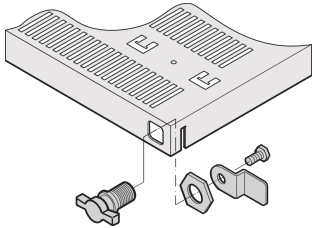

19" Telescopic Shelves Accessories, T-bar Lock

CATALOG NUMBER

23130-092

T-bar Lock for 19" Telescopic Shelves

CERTIFICATIONS

FEATURES

T-bar lock for 1 telescopic shelf (can be mounted right or left)

PRODUCT ATTRIBUTES

Product Type: Lock

Works With: Varistar CP

Finish: Zinc Plated

Material: Steel; Polyamide

Net Weight: 0.9kg

Package Quantity: 1

WARNING

nVent products shall be installed and used only as indicated in nVent's product instruction sheets and training materials. Instruction sheets are available at www.nvent.com and from your nVent customer service representative. Improper installation, misuse, misapplication or other failure to completely follow nVent's instructions and warnings may cause product malfunction, property damage, serious bodily injury and death and/or void your warranty.