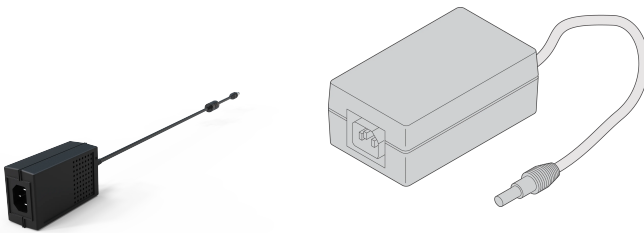

# Power Supply for Electronic Lock

## CATALOG NUMBER

---

**23130-515**

External power supply for electronic handles.

## FEATURES

---

Power adapter to supply lever handle (MLR 3000, MLR1000) and gateway

## PRODUCT ATTRIBUTES

---

Product Type: AC/DC Power Supply

Product Family: Varistar CP

Type: Power Supply

Works With: MLR Electronic Lock; Varistar CP

Net Weight: 0.289kg

Package Quantity: 1