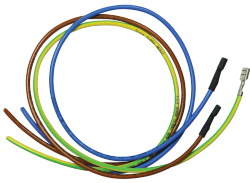

# Mains Power Cable for CPCI Power Backplanes, 3-Wire

## CATALOG NUMBER

**23204-110**

Mains Power Cable for CompactPCI Power Backplanes with P47 connector.

## FEATURES

3 individual wires, 500 mm length, P47 mains power feedthrough contacts, other end open

## PRODUCT ATTRIBUTES

Product Type: Cable

Works With: CompactPCI Power Backplanes

Length: 500mm

Gross Weight: 0.038kg

Package Quantity: 1