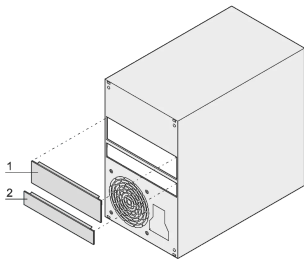

Drive Disc Cover for Slim Line Drive

CATALOG NUMBER

24496-122

Cover to close the cutout of a optical drive bay when drive is not installed.

FEATURES

Front panel is clipped into drive unit cut-out with clamping device

PRODUCT ATTRIBUTES

Product Type: Cover

Works With: Systems

Package Quantity: 1

Gross Weight: 0.035kg

WARNING

nVent products shall be installed and used only as indicated in nVent's product instruction sheets and training materials. Instruction sheets are available at www.nvent.com and from your nVent customer service representative. Improper installation, misuse, misapplication or other failure to completely follow nVent's instructions and warnings may cause product malfunction, property damage, serious bodily injury and death and/or void your warranty.