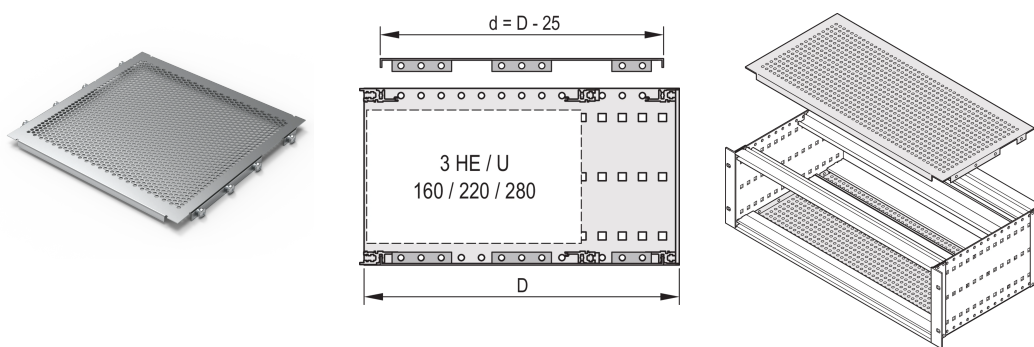

# EuropacPRO Cover Plate for Bolting to Side Panel, 42 HP, 235 mm

## CATALOG NUMBER

**24560-065**

A cover plate is used for electromagnetic shielding or as mechanical protection. The cover can be screwed onto the side panel.

## FEATURES

For variable positioning of horizontal rails e.g. for PCBs with standard formats

Perforation degree 58%

Suitable for use with all horizontal rails

## PRODUCT ATTRIBUTES

Rack Width: 42HP

Depth: 235mm

Package Quantity: 2

Finish: Passivated

Material: Aluminum

Product Family: EuropacPRO

Product Type: Cover Plate