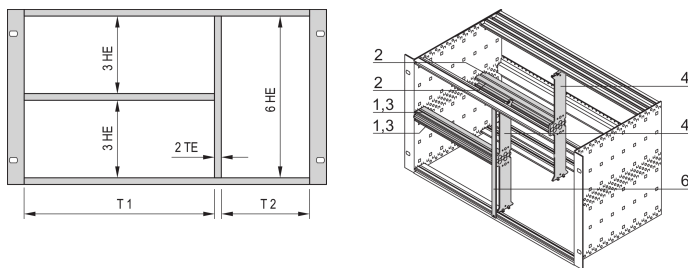

Combined Mounting Kit for Chassis, 20:62 HP

CATALOG NUMBER

24562-420

The combined mounting enable the option to split a 6 U high subrack or case in 2 x 3 U and 6 U sections. Different versions are available.

CERTIFICATIONS

FEATURES

Designed to accept Euroboards (100 mm high) and double Euroboards (233.35 mm high)

Subdivision of the 6 U assembly area into: 2 x 3 U, 1 x 6 U

PRODUCT ATTRIBUTES

Package Quantity: 1

Rack Width 1: 20HP

Rack Width 2: 62HP

Material: Aluminum; Zinc Alloy

Product Family: EuropacPRO

Product Type: Mounting Kit

Rack Height: 6U

Type: Combined

Works With: Subracks