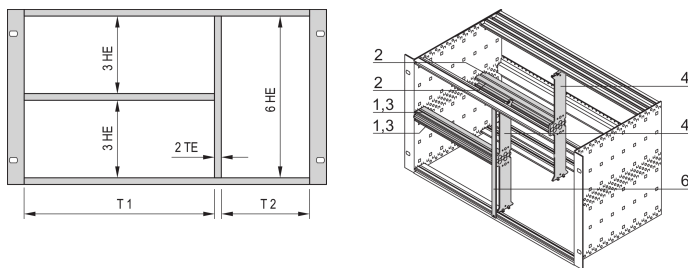

Combined Mounting Kit for Chassis, 40:42 HP

CATALOG NUMBER

24562-440

The combined mounting enable the option to split a 6 U high subrack or case in 2 x 3 U and 6 U sections. Different versions are available.

CERTIFICATIONS

FEATURES

Designed to accept Euroboards (100 mm high) and double Euroboards (233.35 mm high)

Subdivision of the 6 U assembly area into: 2 x 3 U, 1 x 6 U

PRODUCT ATTRIBUTES

Package Quantity: 1

Rack Width 1: 40HP

Rack Width 2: 42HP

Material: Aluminum; Zinc Alloy

Product Family: EuropacPRO

Product Type: Mounting Kit

Rack Height: 6U

Type: Combined

Works With: Subracks