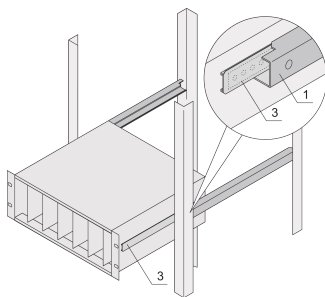

C-Profile Adaptor for Subracks Assembled into Cabinets, 295 mm

CATALOG NUMBER

24562-455

The C-profile, assembled on the Side Panel of the subrack serves to fix the subrack on the guiding profile when mounted into a cabinet.

CERTIFICATIONS

FEATURES

The C-profile fixes the subrack on the guiding profile when mounted into a cabinet.

PRODUCT ATTRIBUTES

Depth: 295mm

Package Quantity: 2

Finish: Anodized

Material: Aluminum

Product Family: EuropacPRO

Product Type: Telescopic Slide

Works With: Subracks

ADDITIONAL PRODUCT DETAILS

Note: No end stop when pulling out the subrack.

WARNING

nVent products shall be installed and used only as indicated in nVent's product instruction sheets and training materials. Instruction sheets are available at www.nvent.com and from your nVent customer service representative. Improper installation, misuse, misapplication or other failure to completely follow nVent's instructions and warnings may cause product malfunction, property damage, serious bodily injury and death and/or void your warranty.