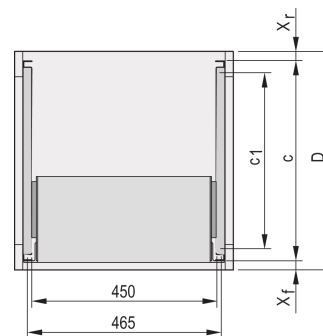

C-Profile Adaptor for Subracks Assembled into Cabinets, 295 mm

CATALOG NUMBER

24562-455

The C-profile, assembled on the Side Panel of the subrack serves to fix the subrack on the guiding profile when mounted into a cabinet.

CERTIFICATIONS

FEATURES

The C-profile fixes the subrack on the guiding profile when mounted into a cabinet.

PRODUCT ATTRIBUTES

Depth: 295mm

Package Quantity: 2

Finish: Anodized

Material: Aluminum