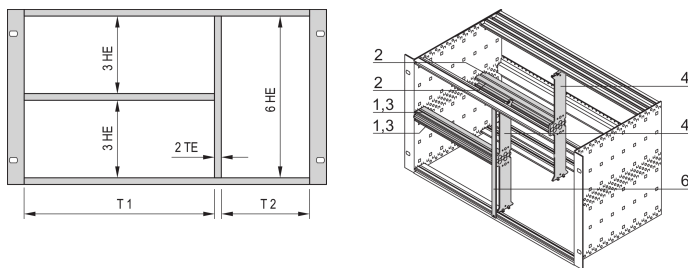

## CATALOG NUMBER

**24562-463**

The combined mounting enable the option to split a 6 U high subrack or case in 2 x 3 U and 6 U sections. Different versions are available.

## FEATURES

Designed to accept Euroboards (100 mm high) and double Euroboards (233.35 mm high)

Subdivision of the 6 U assembly area into: 2 x 3 U, 1 x 6 U