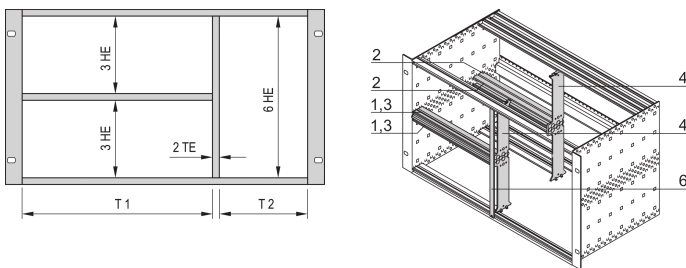

# Combined Mounting Kit for Chassis, 84:0 HP

## CATALOG NUMBER

**24562-484**

The combined mounting enable the option to split a 6 U high subrack or case in 2 x 3 U and 6 U sections. Different versions are available.

## FEATURES

Designed to accept Euroboards (100 mm high) and double Euroboards (233.35 mm high)

Subdivision of the 6 U assembly area into: 2 x 3 U, 1 x 6 U