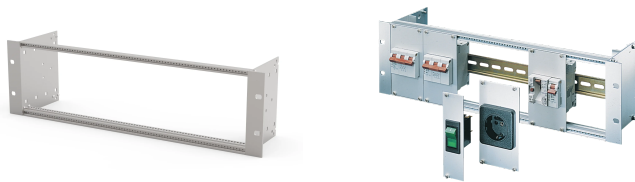

EuropacPRO 19" Subrack Kit for Power Distribution Module, Unshielded, 3 U, 84 HP, 115 mm

CATALOG NUMBER

24563-100

For mounting installation devices in accordance with DIN 43880 in sizes 1-3 with snap-in technology e.g. mounting sockets, circuit breakers or residual current circuit breaker. These can be fitted after the horizontal rail with lip DIN central rail (35/7.5) are fitted.

CERTIFICATIONS

FEATURES

For mounting installation devices in accordance with DIN 43880 in sizes 1-3 with snap-in technology e.g. mounting sockets, circuit breakers or residual current circuit breaker. These can be fitted after the horizontal rail with lip DIN central rail (35/7.5) are fitted

Modular frame to accept e.g. power distribution modules

Internal and external dimensions in accordance with the IEC 60297-3-101 and IEEE 1101.1 standards

Aluminium side panels

Horizontal rails type "light"

PRODUCT ATTRIBUTES

Product Type: Subrack/Chassis

Rack Height: 3U

Rack Width: 84HP

Depth: 115mm

For Mounting: Power Distribution Module

EMC Shielding: No

Static Load: 2.5kg