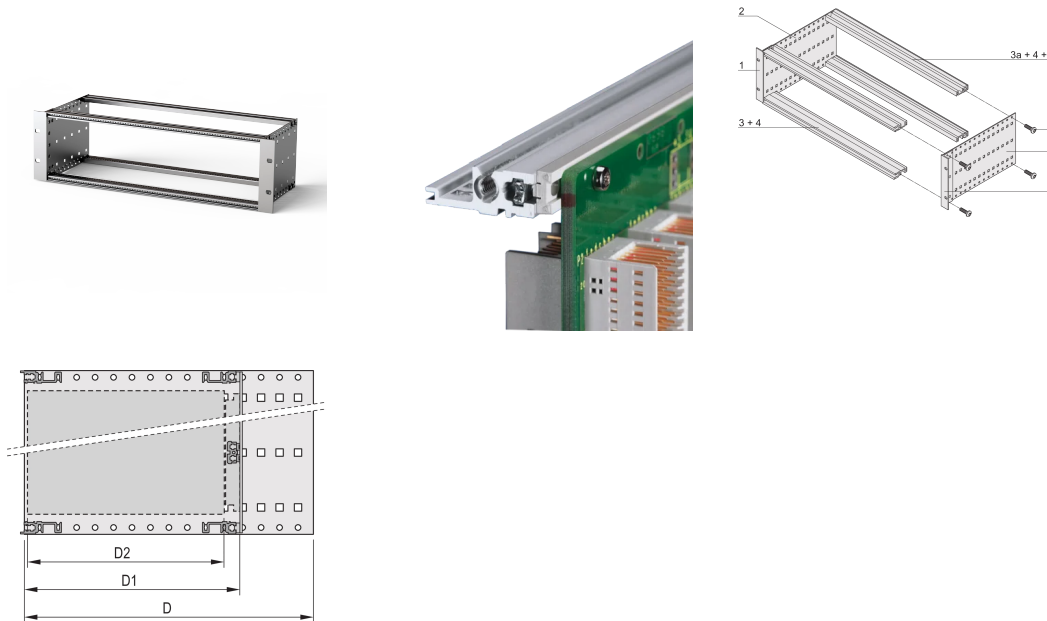

EuropacPRO 19" Subrack Kit for Backplane, Heavy, Retrofit Shielding, 3 U, 235 mm

CATALOG NUMBER

24563-162

Rear horizontal rail for backplane mounting with insulation strip

CERTIFICATIONS

FEATURES

Horizontal rail type "Heavy"

Shock and Vibration resistance up to 5 g

IP 20, in accordance with IEC 60529

Shock and vibration tested to the German "Bahn" standards BN 411002, BN 411003

Internal and external dimensions in accordance with: IEC 60297-3-100, -101, IEEE 1101.1

Installed load up to 15 kg

Version without front handles

Supplied as space-saving flat-pack

PRODUCT ATTRIBUTES

Rack Height: 3U

Depth: 235mm

Package Quantity: 1

For Mounting: Backplane

Board Depth: 160mm; 220mm

Gasket Type: Textile EMC

Shock and Vibration Tolerance: 5g (force)

Handle Included: No

Mounting: Rack

Complies With: IEC 60297-3-103

EMC Shielding: No

Finish: Anodized; Passivated