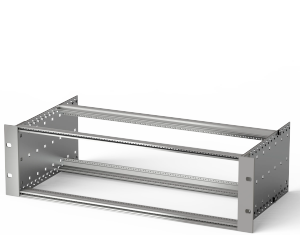

EuropacPRO 19" Subrack Kit for DIN Connector, Retrofit Shielding, 3 U, 295 mm

CATALOG NUMBER

24563-193

Non-shielded subrack for Din Connector mounting EN 60603-2 (DIN 41612).

CERTIFICATIONS

FEATURES

Subrack with side panel type F ("flexible"), front 19" bracket included, depth-adjustable 19" bracket sold separately (not included in items delivered)

Aluminum construction

IP 20, in accordance with IEC 60529

Internal and external dimensions in accordance with: IEC 60297-3-100, -101, IEEE 1101.1

Rear horizontal rails for connector mounting (IEC 60603-2 / DIN 41612)