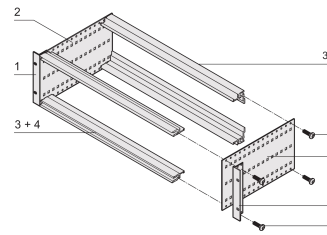

EuropacPRO 19" Subrack Kit for DIN Connector, Retrofit Shielding, 3 U, 295 mm

CATALOG NUMBER

24563-193

Non-shielded subrack for Din Connector mounting EN 60603-2 (DIN 41612).

CERTIFICATIONS

FEATURES

Subrack with side panel type F ("flexible"), front 19" bracket included, depth-adjustable 19" bracket sold separately (not included in items delivered)

Aluminum construction

IP 20, in accordance with IEC 60529

Internal and external dimensions in accordance with: IEC 60297-3-100, -101, IEEE 1101.1

Rear horizontal rails for connector mounting (IEC 60603-2 / DIN 41612)