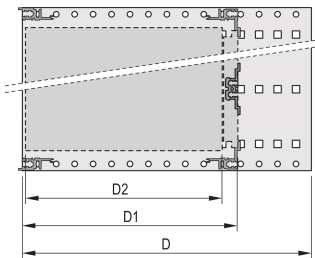

EuropacPRO 19" Subrack Kit for DIN Connector, Retrofit Shielding, 3 U, 295 mm

CATALOG NUMBER

24563-193

Non-shielded subrack for Din Connector mounting EN 60603-2 (DIN 41612).

CERTIFICATIONS

FEATURES

Subrack with side panel type F ("flexible"), front 19" bracket included, depth-adjustable 19" bracket sold separately (not included in items delivered)

Aluminum construction

IP 20, in accordance with IEC 60529

Internal and external dimensions in accordance with: IEC 60297-3-100, -101, IEEE 1101.1

Rear horizontal rails for connector mounting (IEC 60603-2 / DIN 41612)