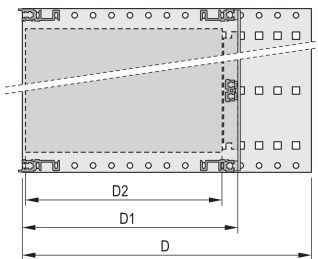

EuropacPRO 19" Subrack Kit for Backplane, Heavy, Retrofit Shielding, 6 U, 295 mm

CATALOG NUMBER

24563-463

Rear horizontal rail for backplane mounting with insulation strip

CERTIFICATIONS

FEATURES

Horizontal rail type "Heavy"

Shock and Vibration resistance up to 5 g

IP 20, in accordance with IEC 60529

Shock and vibration tested to the German "Bahn" standards BN 411002, BN 411003

Internal and external dimensions in accordance with: IEC 60297-3-100, -101, IEEE 1101.1