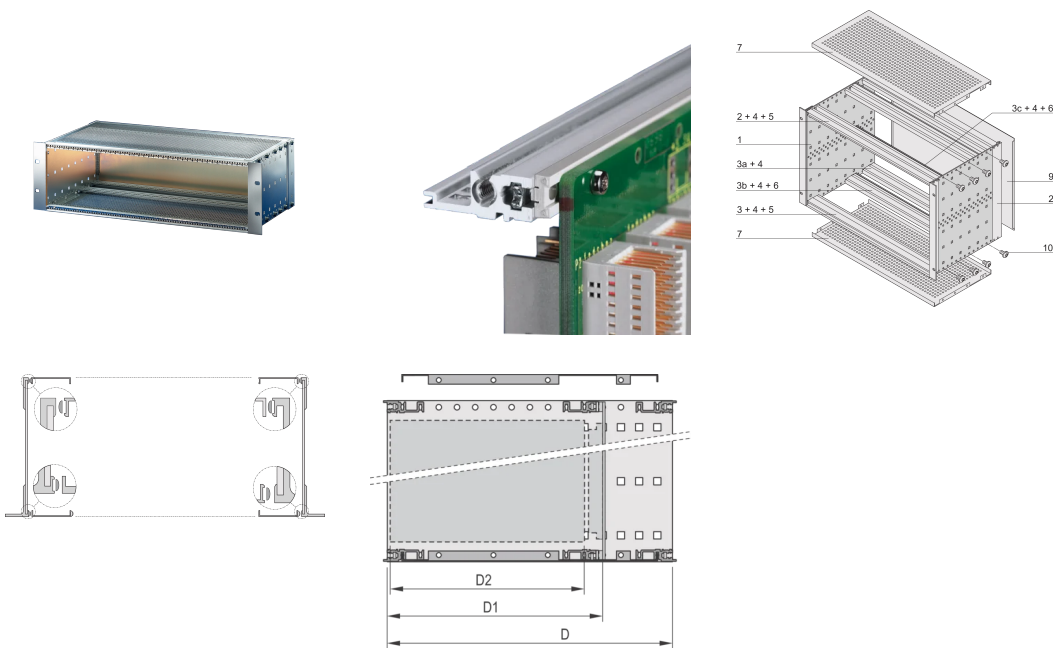

EuropacPRO 19" Subrack Kit for Backplane, Heavy, Shielded, 6 U, 235 mm

CATALOG NUMBER

24563-472

EMC Shielded subrack for backplane mounting, heavy version with tox welded side panels.

CERTIFICATIONS

FEATURES

Subrack with side panel type H ("Heavy"), 19" bracket is firmly fixed to side panel (tox-cold welded)

Modifications such as cutouts, different finishes or dimensions available

Supplied as space-saving flat-pack

Aluminum construction

Horizontal rail type "Heavy"

Rear horizontal rail for backplane mounting with insulation strip

EMC of approximately 40 dB at 1 GHz, 30 dB at 2 GHz, assuming that the front is covered with shielded front panels, testing in accordance with VG 95373 part 15

PRODUCT ATTRIBUTES

Rack Height: 6U

Depth (D): 235mm

Package Quantity: 1

For Mounting: Backplane

Board Depth: 160mm; 220mm

Gasket Type: Textile EMC

Shock and Vibration Tolerance: 5g (force)