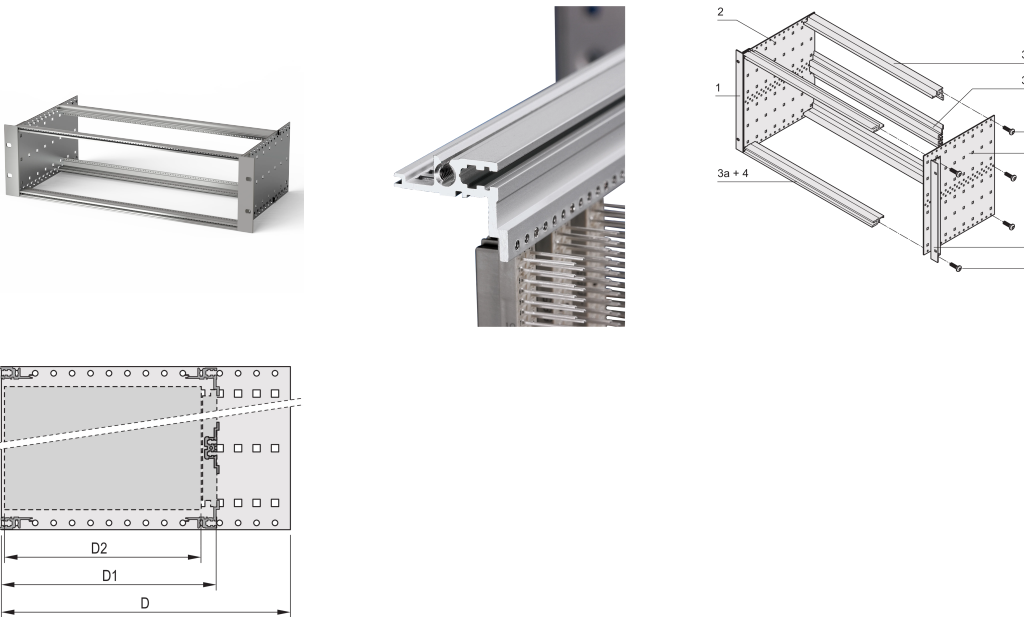

EuropacPRO 19" Subrack Kit for DIN Connector, Retrofit Shielding, 6 U, 295 mm

CATALOG NUMBER

24563-493

Non-shielded subrack for Din Connector mounting EN 60603-2 (DIN 41612).

CERTIFICATIONS

FEATURES

Subrack with side panel type F ("flexible"), front 19" bracket included, depth-adjustable 19" bracket sold separately (not included in items delivered)

Aluminum construction

IP 20, in accordance with IEC 60529

Internal and external dimensions in accordance with: IEC 60297-3-100, -101, IEEE 1101.1

Rear horizontal rails for connector mounting (IEC 60603-2 / DIN 41612)