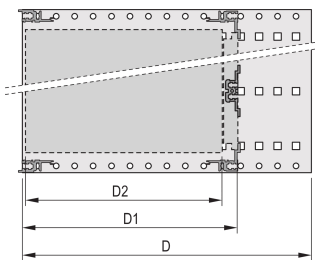

EuropacPRO 19" Subrack Kit for DIN Connector, Retrofit Shielding, 6 U, 355 mm

CATALOG NUMBER

24563-494

Non-shielded subrack for Din Connector mounting EN 60603-2 (DIN 41612).

CERTIFICATIONS

FEATURES

Subrack with side panel type F ("flexible"), front 19" bracket included, depth-adjustable 19" bracket sold separately (not included in items delivered)

Aluminum construction

IP 20, in accordance with IEC 60529

Internal and external dimensions in accordance with: IEC 60297-3-100, -101, IEEE 1101.1

Rear horizontal rails for connector mounting (IEC 60603-2 / DIN 41612)