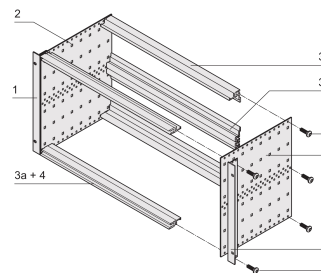

EuropacPRO 19" Subrack Kit for DIN Connector, Retrofit Shielding, 6 U, 355 mm

CATALOG NUMBER

24563-494

Non-shielded subrack for Din Connector mounting EN 60603-2 (DIN 41612).

CERTIFICATIONS

FEATURES

Subrack with side panel type F ("flexible"), front 19" bracket included, depth-adjustable 19" bracket sold separately (not included in items delivered)

Aluminum construction

IP 20, in accordance with IEC 60529

Internal and external dimensions in accordance with: IEC 60297-3-100, -101, IEEE 1101.1

Rear horizontal rails for connector mounting (IEC 60603-2 / DIN 41612)