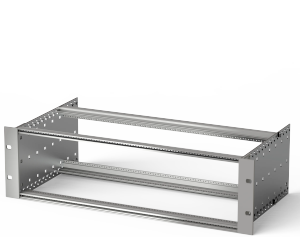

EuropacPRO 19" Subrack Kit for DIN Connector, Retrofit Shielding, 6 U, 355 mm

CATALOG NUMBER

24563-494

Non-shielded subrack for Din Connector mounting EN 60603-2 (DIN 41612).

CERTIFICATIONS

FEATURES

Subrack with side panel type F ("flexible"), front 19" bracket included, depth-adjustable 19" bracket sold separately (not included in items delivered)

Aluminum construction

IP 20, in accordance with IEC 60529

Internal and external dimensions in accordance with: IEC 60297-3-100, -101, IEEE 1101.1

Rear horizontal rails for connector mounting (IEC 60603-2 / DIN 41612)