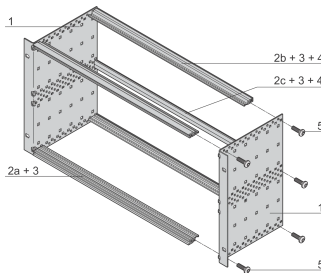

EuropacPRO 19" Subrack Kit for Backplane, Light, Unshielded, 3 U, 175 mm

CATALOG NUMBER

24564-131

Non-EMC shielded subrack for backplane mounting, light version.

CERTIFICATIONS

FEATURES

Subrack with side panel type L ("light") with integrated 19" support brackets

Horizontal rail type "light"

Aluminum construction

Rear horizontal rails for backplane mounting with insulation strip

Installed load up to 7.5 kg

Supplied as space-saving flat-pack

Internal and external dimensions in accordance with: IEC 60297-3-100, -101, IEEE 1101.1

Modifications such as cutouts, different finishes or dimensions available

PRODUCT ATTRIBUTES

Rack Height: 3U

Depth: 175mm

Package Quantity: 1

For Mounting: Backplane

Board Depth: 160mm

Handle Included: No