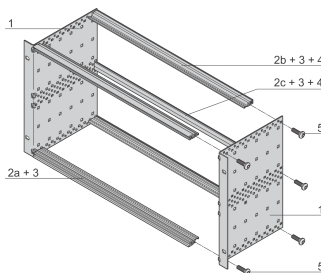

EuropacPRO 19" Subrack Kit for Backplane, Light, Unshielded, 3 U, 295 mm

CATALOG NUMBER

24564-133

Non-EMC shielded subrack for backplane mounting, light version.

CERTIFICATIONS

FEATURES

Subrack with side panel type L ("light") with integrated 19" support brackets

Horizontal rail type "light"

Aluminum construction

Rear horizontal rails for backplane mounting with insulation strip

Installed load up to 7.5 kg

Supplied as space-saving flat-pack

Internal and external dimensions in accordance with: IEC 60297-3-100, -101, IEEE 1101.1

Modifications such as cutouts, different finishes or dimensions available

PRODUCT ATTRIBUTES

Rack Height: 3U

Depth: 295mm

Package Quantity: 1

For Mounting: Backplane

Board Depth: 160mm; 220mm; 280mm

Handle Included: No