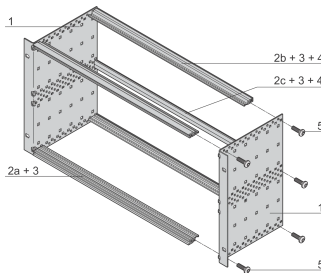

EuropacPRO 19" Subrack Kit for Backplane, Light, Unshielded, 6 U, 295 mm

CATALOG NUMBER

24564-433

Non-EMC shielded subrack for backplane mounting, light version.

CERTIFICATIONS

FEATURES

Subrack with side panel type L ("light") with integrated 19" support brackets

Horizontal rail type "light"

Aluminum construction

Rear horizontal rails for backplane mounting with insulation strip

Installed load up to 7.5 kg

Supplied as space-saving flat-pack

Internal and external dimensions in accordance with: IEC 60297-3-100, -101, IEEE 1101.1

Modifications such as cutouts, different finishes or dimensions available

PRODUCT ATTRIBUTES

Rack Height: 6U

Depth: 295mm

Package Quantity: 1

For Mounting: Backplane

Board Depth: 160mm; 220mm; 280mm

Handle Included: No