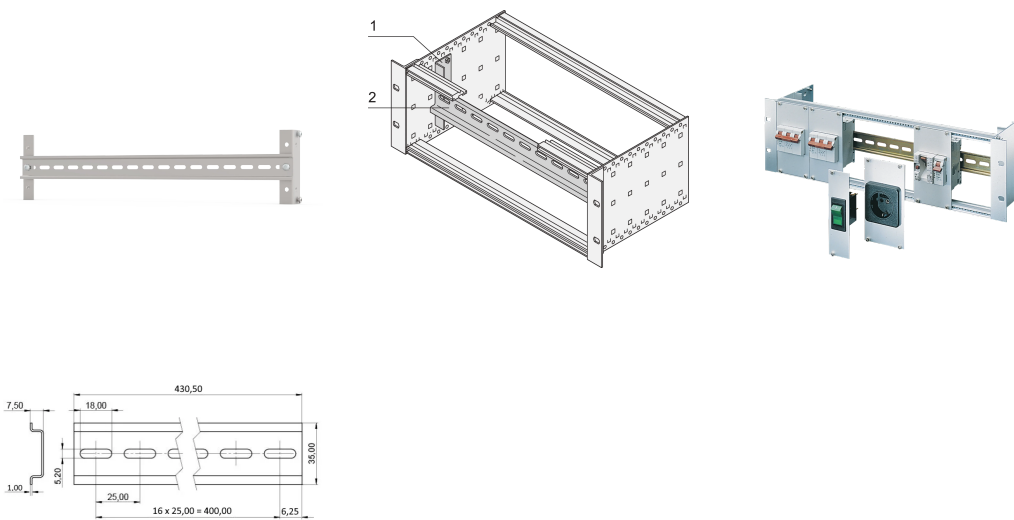

# EuropacPRO Support Rail to DIN 43880 and DIN 60715

## CATALOG NUMBER

**24565-100**

Support rail to clip on retainer of modules in accordance with DIN 43880 like fuses or circuit breakers.

## FEATURES

For retainer of modules in accordance with DIN 43880 and DIN 60715 like e.g. fuses or circuit breakers

For assembly on 19" module support

Support Rail, 430.5 x 35 x 7.5 mm

## PRODUCT ATTRIBUTES

Product Type: Support Rail

Product Family: EuropacPRO

Works With: Subracks

Material: Steel; Aluminium

Rack Width: 84HP

Width: 441.4mm

Depth: 37.5mm