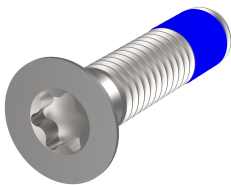

# Assembly Parts for Rugged Components, Countersunk Screw with Thread-locking Compound, M4 x 18

## CATALOG NUMBER

**24566-100**

Assembly parts with thread-locking compound for rugged Side Panel, horizontal rail, cover plates, rear angle.

## FEATURES

Screws for the following fixings: Rugged side panel - horizontal rail, Rugged side panel - cover plate, Rugged side panel - rear angle

## PRODUCT ATTRIBUTES

Type: Countersunk Screw

Length: 18mm

Package Quantity: 100

Thread Size: M4

Material: Stainless Steel

Product Family: EuropacPRO

Product Type: Assembly Kit