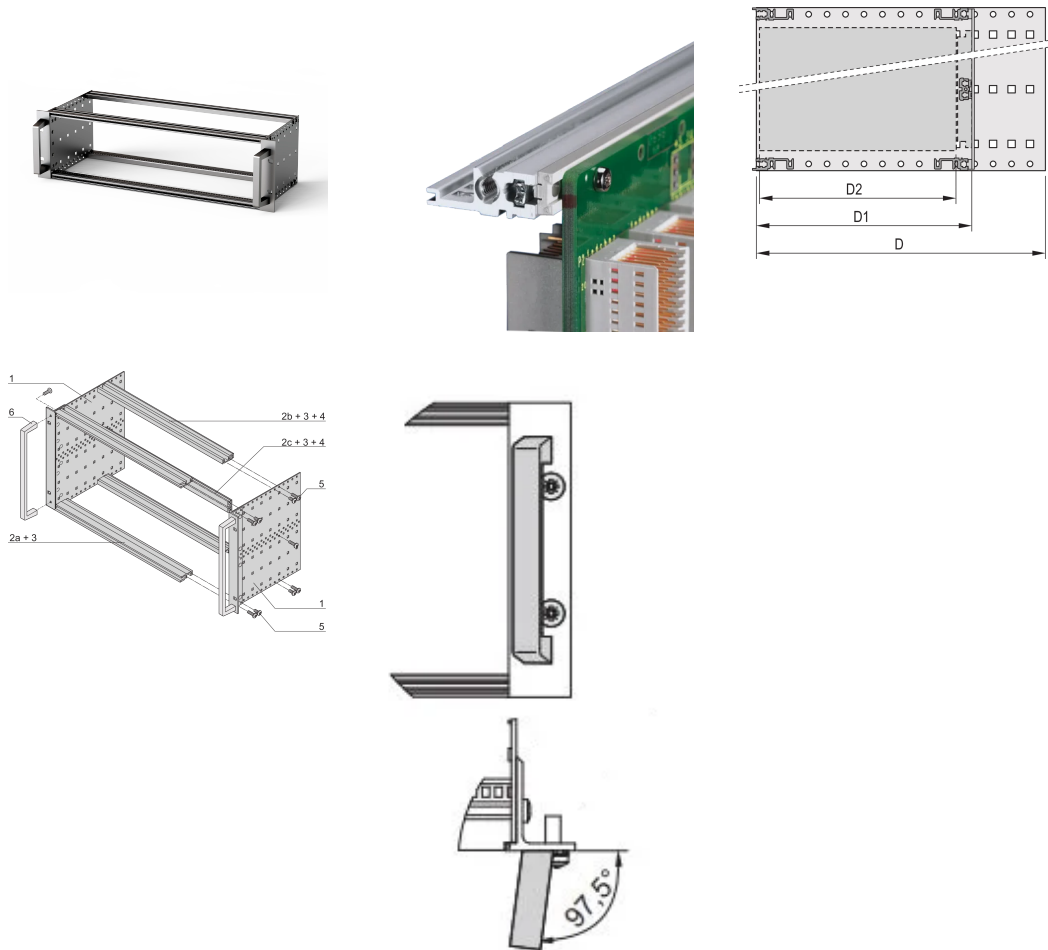

EuropacPRO 19" Subrack Kit for Backplane, Heavy, Retrofit Shielding, With Front Handle, 3 U, 175 mm

CATALOG NUMBER

24567-161

Non-EMC shielded subrack for backplane mounting, heavy version with tox welded side panels and front handle.

CERTIFICATIONS

FEATURES

Subrack with side panel type H ("Heavy"), 19" bracket is firmly fixed to side panel (tox-cold welded)

Supplied as space-saving flat-pack

Rear horizontal rail for backplane mounting with insulation strip

Horizontal rail type "Heavy"

Shock and Vibration resistance up to 5 g

IP 20, in accordance with IEC 60529

Shock and vibration tested to the German "Bahn" standards BN 411002, BN 411003

Internal and external dimensions in accordance with: IEC 60297-3-100, -101, IEEE 1101.1

Installed load up to 15 kg

Version with front handles

PRODUCT ATTRIBUTES

Rack Height: 3U

Depth: 175mm

Package Quantity: 1

For Mounting: Backplane

Board Depth: 160mm