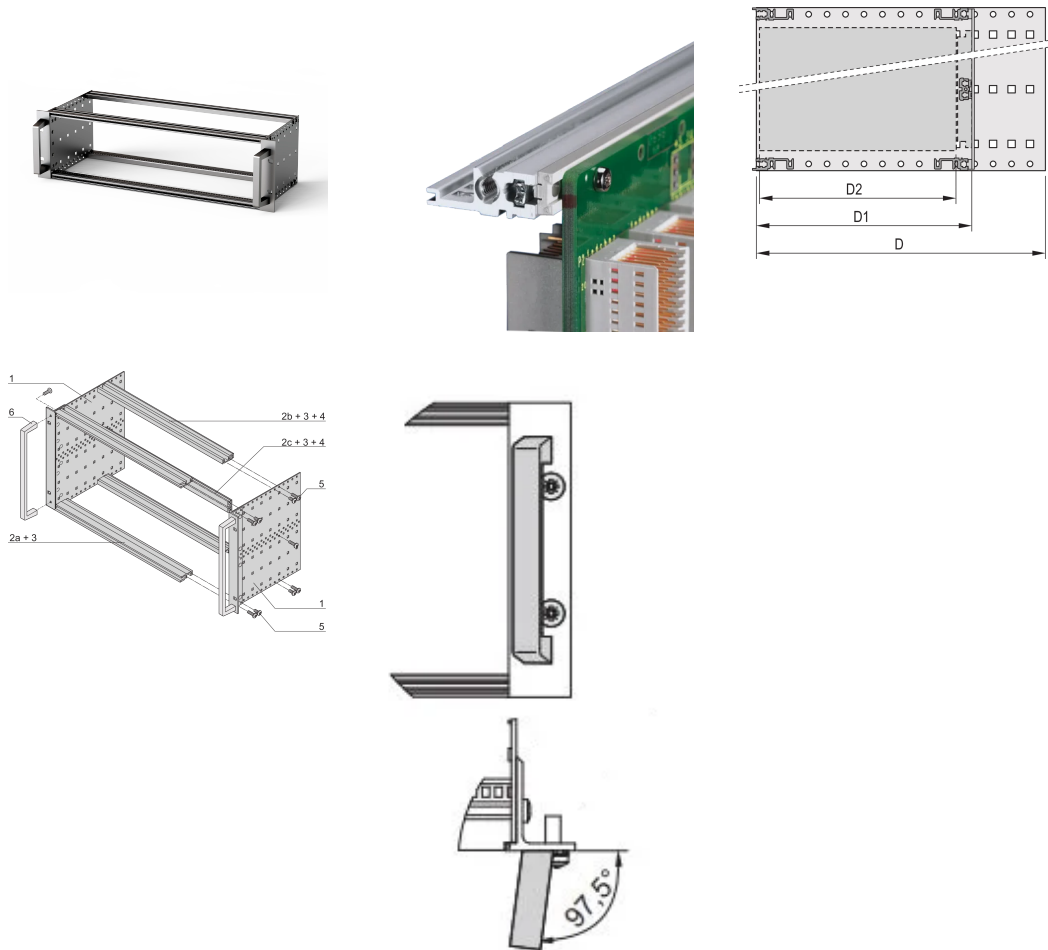

EuropacPRO 19" Subrack Kit for Backplane, Heavy, Retrofit Shielding, With Front Handle, 3 U, 235 mm

CATALOG NUMBER

24567-162

Non-EMC shielded subrack for backplane mounting, heavy version with tox welded side panels and front handle.

CERTIFICATIONS

FEATURES

Subrack with side panel type H ("Heavy"), 19" bracket is firmly fixed to side panel (tox-cold welded)

Supplied as space-saving flat-pack

Rear horizontal rail for backplane mounting with insulation strip

Horizontal rail type "Heavy"

Shock and Vibration resistance up to 5 g

IP 20, in accordance with IEC 60529

Shock and vibration tested to the German "Bahn" standards BN 411002, BN 411003

Internal and external dimensions in accordance with: IEC 60297-3-100, -101, IEEE 1101.1

Installed load up to 15 kg

Version with front handles

PRODUCT ATTRIBUTES

Rack Height: 3U

Depth: 235mm

Package Quantity: 1

For Mounting: Backplane

Board Depth: 160mm; 220mm