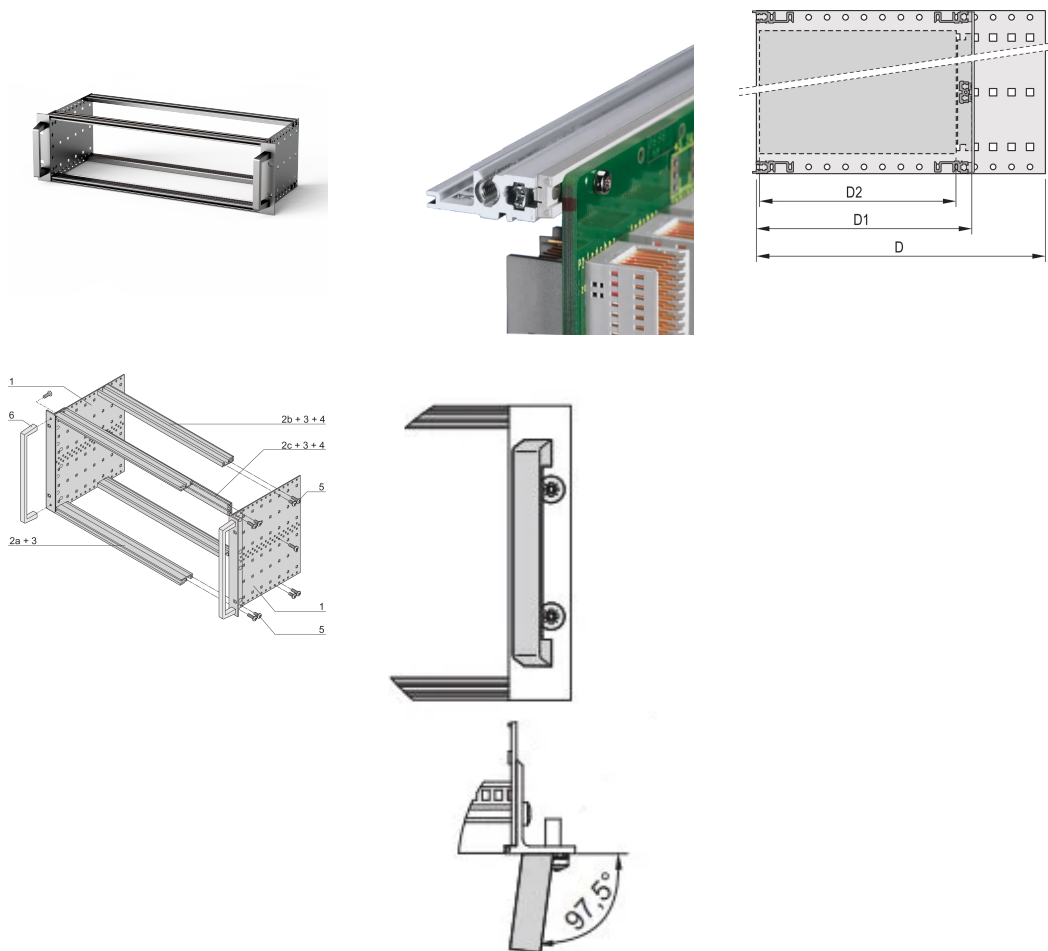

EuropacPRO 19" Subrack Kit for Backplane, Heavy, Retrofit Shielding, With Front Handle, 3 U, 355 mm

CATALOG NUMBER

24567-164

Non-EMC shielded subrack for backplane mounting, heavy version with tox welded side panels and front handle.

CERTIFICATIONS

FEATURES

Subrack with side panel type H ("Heavy"), 19" bracket is firmly fixed to side panel (tox-cold welded)

Supplied as space-saving flat-pack

Rear horizontal rail for backplane mounting with insulation strip

Horizontal rail type "Heavy"

Shock and Vibration resistance up to 5 g

IP 20, in accordance with IEC 60529

Shock and vibration tested to the German "Bahn" standards BN 411002, BN 411003

Internal and external dimensions in accordance with: IEC 60297-3-100, -101, IEEE 1101.1

Installed load up to 15 kg

Version with front handles

PRODUCT ATTRIBUTES

Rack Height: 3U

Depth: 355mm

Package Quantity: 1

For Mounting: Backplane

Board Depth: 160mm; 220mm; 280mm; 340mm