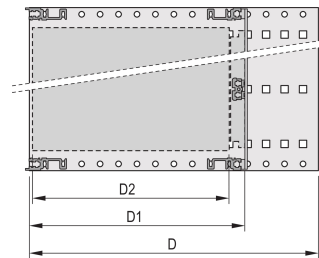

EuropacPRO 19" Subrack Kit for Backplane, Heavy, Retrofit Shielding, With Front Handle, 6 U, 175 mm

CATALOG NUMBER

24567-461

Non-EMC shielded subrack for backplane mounting, heavy version with tox welded side panels and front handle.

CERTIFICATIONS