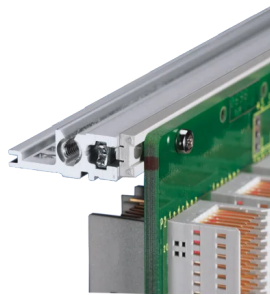

# EuropacPRO 19" Subrack Kit for Backplane, Heavy, Retrofit Shielding, With Front Handle, 6 U, 175 mm

CATALOG NUMBER

24567-461

Non-EMC shielded subrack for backplane mounting, heavy version with tox welded side panels and front handle.

## FEATURES

---

Subrack with side panel type H ("Heavy"), 19" bracket is firmly fixed to side panel (tox-cold welded)

Supplied as space-saving flat-pack

Rear horizontal rail for backplane mounting with insulation strip