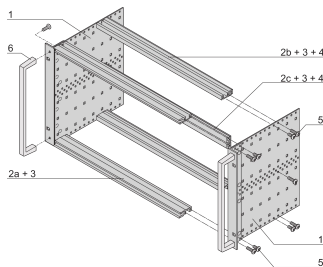

# EuropacPRO 19" Subrack Kit for Backplane, Heavy, Retrofit Shielding, With Front Handle, 6 U, 175 mm

CATALOG NUMBER

24567-461

Non-EMC shielded subrack for backplane mounting, heavy version with tox welded side panels and front handle.

## FEATURES

---

Subrack with side panel type H ("Heavy"), 19" bracket is firmly fixed to side panel (tox-cold welded)

Supplied as space-saving flat-pack

Rear horizontal rail for backplane mounting with insulation strip

Horizontal rail type "Heavy"

Shock and Vibration resistance up to 5 g

IP 20, in accordance with IEC 60529

Shock and vibration tested to the German "Bahn" standards BN 411002, BN 411003

Internal and external dimensions in accordance with: IEC 60297-3-100, -101, IEEE 1101.1