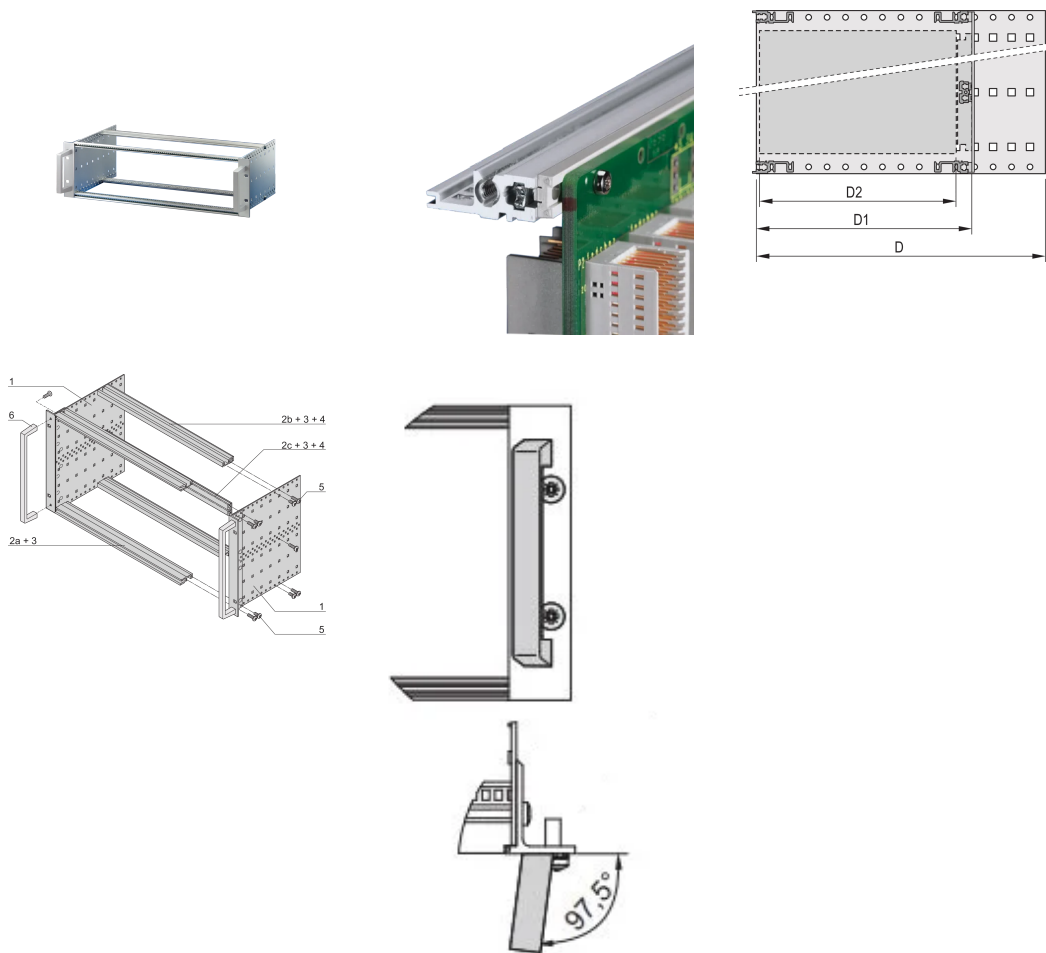

EuropacPRO 19" Subrack Kit for Backplane, Heavy, Retrofit Shielding, With Front Handle, 6 U, 235 mm

CATALOG NUMBER

24567-462

Non-EMC shielded subrack for backplane mounting, heavy version with tox welded side panels and front handle.

CERTIFICATIONS

FEATURES

Subrack with side panel type H ("Heavy"), 19" bracket is firmly fixed to side panel (tox-cold welded)

Supplied as space-saving flat-pack

Rear horizontal rail for backplane mounting with insulation strip

Horizontal rail type "Heavy"

Shock and Vibration resistance up to 5 g

IP 20, in accordance with IEC 60529

Shock and vibration tested to the German "Bahn" standards BN 411002, BN 411003

Internal and external dimensions in accordance with: IEC 60297-3-100, -101, IEEE 1101.1

Installed load up to 15 kg

Version with front handles

PRODUCT ATTRIBUTES

Rack Height: 6U

Depth: 235mm

Package Quantity: 1

For Mounting: Backplane

Board Depth: 160mm; 220mm