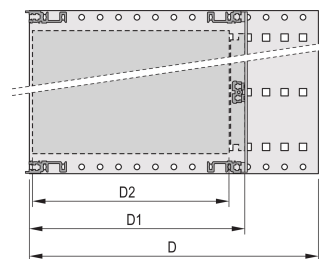

EuropacPRO 19" Subrack Kit for Backplane, Heavy, Retrofit Shielding, With Front Handle, 6 U, 295 mm

CATALOG NUMBER

24567-463

Non-EMC shielded subrack for backplane mounting, heavy version with tox welded side panels and front handle.

CERTIFICATIONS

FEATURES

Subrack with side panel type H ("Heavy"), 19" bracket is firmly fixed to side panel (tox-cold welded)

Supplied as space-saving flat-pack

Rear horizontal rail for backplane mounting with insulation strip

Horizontal rail type "Heavy"

Shock and Vibration resistance up to 5 g

IP 20, in accordance with IEC 60529

Shock and vibration tested to the German "Bahn" standards BN 411002, BN 411003

Internal and external dimensions in accordance with: IEC 60297-3-100, -101, IEEE 1101.1