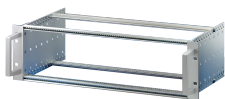

EuropacPRO 19" Subrack Kit for Backplane, Heavy, Retrofit Shielding, With Front Handle, 6 U, 295 mm

CATALOG NUMBER

24567-463

Non-EMC shielded subrack for backplane mounting, heavy version with tox welded side panels and front handle.

CERTIFICATIONS

FEATURES

Subrack with side panel type H ("Heavy"), 19" bracket is firmly fixed to side panel (tox-cold welded)

Supplied as space-saving flat-pack

Rear horizontal rail for backplane mounting with insulation strip

Installed load up to 15 kg

Version with front handles

PRODUCT ATTRIBUTES

Rack Height: 6U

Depth: 295mm

Package Quantity: 1

For Mounting: Backplane

Board Depth: 160mm; 220mm; 280mm