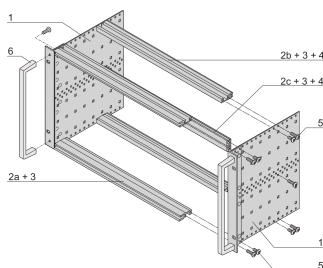

EuropacPRO 19" Subrack Kit for Backplane, Heavy, Retrofit Shielding, With Front Handle, 6 U, 295 mm

CATALOG NUMBER

24567-463

Non-EMC shielded subrack for backplane mounting, heavy version with tox welded side panels and front handle.

CERTIFICATIONS

FEATURES

Subrack with side panel type H ("Heavy"), 19" bracket is firmly fixed to side panel (tox-cold welded)

Supplied as space-saving flat-pack

Rear horizontal rail for backplane mounting with insulation strip

Horizontal rail type "Heavy"

Shock and Vibration resistance up to 5 g

IP 20, in accordance with IEC 60529

Shock and vibration tested to the German "Bahn" standards BN 411002, BN 411003

Internal and external dimensions in accordance with: IEC 60297-3-100, -101, IEEE 1101.1