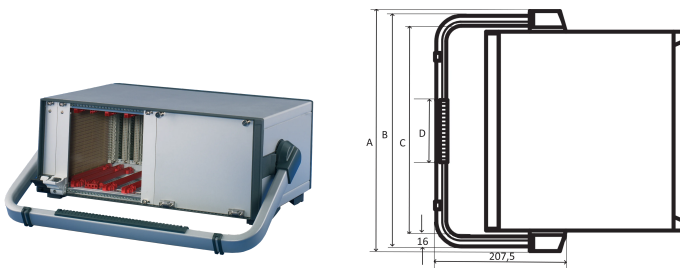

RatiopacPRO/-Air Tip-up Handle, 42 HP

CATALOG NUMBER

24571-320

Tip-up carrying handles.

CERTIFICATIONS

FEATURES

Adjustable in 30° increments

Retrofittable without mechanical tooling on case

Static load-carrying capacity 30 kg

The handle enable a user to have a better view to the front side of the case in case of desktop usage

PRODUCT ATTRIBUTES

Rack Width: 42HP

Package Quantity: 1

Handle Type: Tip-up Handle