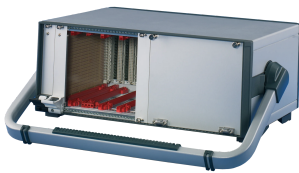

RatiopacPRO/-Air Tip-up Handle, 63 HP

CATALOG NUMBER

24571-321

Tip-up carrying handles.

CERTIFICATIONS

FEATURES

Adjustable in 30° increments

Retrofittable without mechanical tooling on case

Static load-carrying capacity 30 kg

The handle enable a user to have a better view to the front side of the case in case of desktop usage

PRODUCT ATTRIBUTES

Rack Width: 63HP

Package Quantity: 1

Handle Type: Tip-up Handle

Color: Silver

Finish: Powder Coated

Material: Aluminum; ABS

Product Family: RatiopacPRO; RatiopacPRO AIR

Product Type: Handle

Works With: Cases

Gross Weight: 0.561kg

ADDITIONAL PRODUCT DETAILS