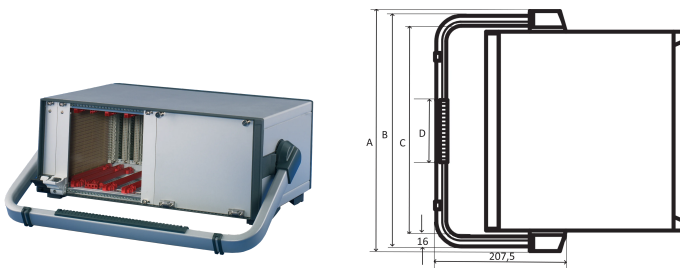

RatiopacPRO/-Air Tip-up Handle, 84 HP

CATALOG NUMBER

24571-322

Tip-up carrying handles.

CERTIFICATIONS

FEATURES

Adjustable in 30° increments

Retrofittable without mechanical tooling on case

Static load-carrying capacity 30 kg

The handle enable a user to have a better view to the front side of the case in case of desktop usage

PRODUCT ATTRIBUTES

Rack Width: 84HP

Package Quantity: 1

Handle Type: Tip-up Handle

Color: Silver

Finish: Powder Coated

Material: Aluminum; ABS

Product Family: RatiopacPRO; RatiopacPRO AIR