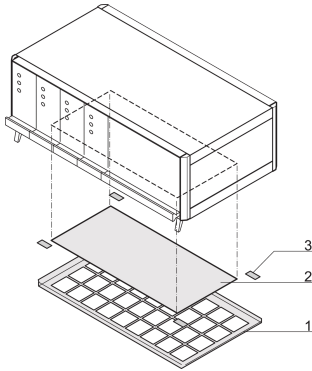

RatiopacPRO, Air Filter, 42 HP

CATALOG NUMBER

24571-326

The air filter filters the intake air and reduces the quantity of dust or other particles.

CERTIFICATIONS

FEATURES

Assembled without tools

Filter replacement without opening the case

IP protection class is maintained

PRODUCT ATTRIBUTES

Rack Width: 42HP

Finish: Powder Coated

Material: Aluminum

Product Family: RatiopacPRO AIR

Product Type: Filter

Type: Air Filter