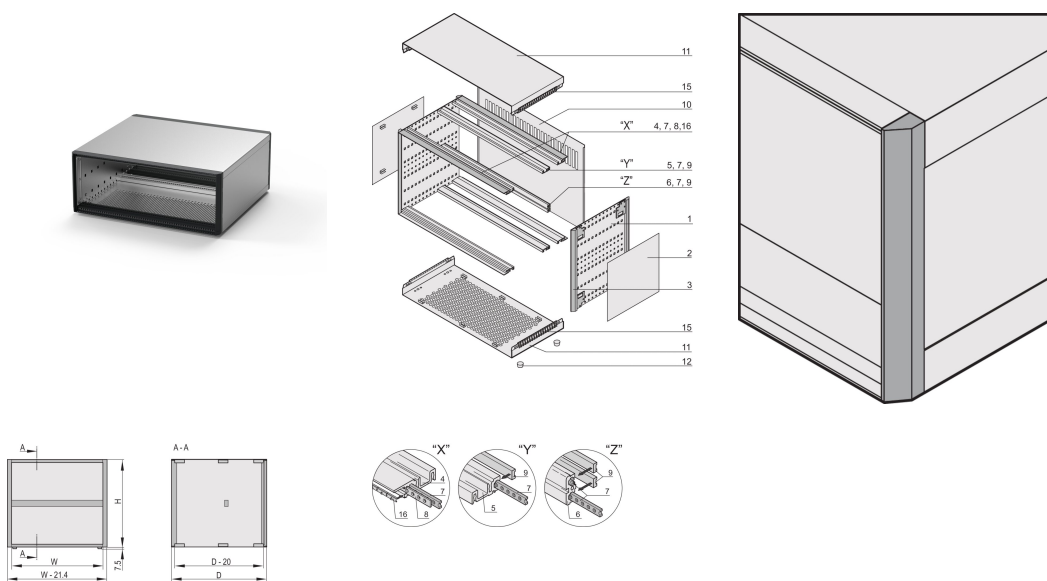

RatiopacPRO, Complete Case, Desktop, Shielded, Front Trim, 6 U, 42 HP, 315 mm

CATALOG NUMBER

24572-064

The nVent SCHROFF RatiopacPRO case with EMC shielding, provides electronics protection for 19" and individual electronic assemblies. This flexible and robust case is simple to convert from desktop to a 19" rack mount case and includes four different style options. This version of the case provides a sleek design for desktop applications.

CERTIFICATIONS

FEATURES

Desktop enclosure with pre-configured components, in accordance to IEC 60297-3-101; prepared for 19" components, e.g. plug-in units and euroboards

Shielded

Version with cover strips

Ventilation slit in base plate

Rear panel perforated

Conforms with DIN EN 62368-1

PRODUCT ATTRIBUTES

Rack Height: 6U

Rack Width: 42HP

Depth: 315.5mm

Package Quantity: 1

Usable Height: 245.7mm

Usable Width: 219mm

Front Frame Construction: Side Trim; Horizontal Rails

Cooling Option: No

Complies With: IEC 60297-3-101; IEC 60297-3-102; IEEE 1101.1; IEEE 1101.10; IEEE 1101.11