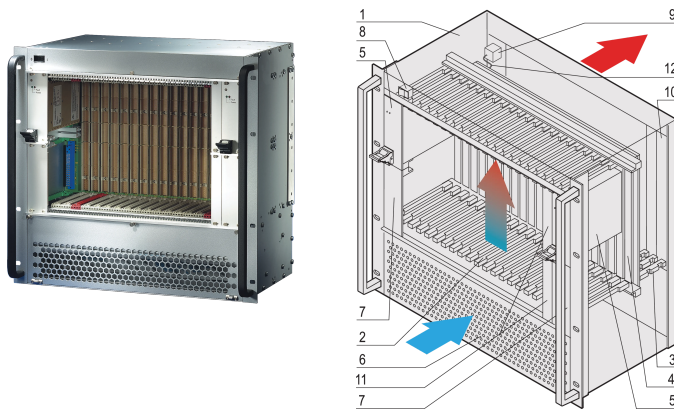

CPCI System With PSB, 10 U, 14 Slot

CATALOG NUMBER

24579-028

10 U CompactPCI System with PSB for fourteen 6 U Boards, fourteen RTM Boards and up to four 3U pluggable Power Supplies.

CERTIFICATIONS

FEATURES

System in accordance with IEC 60297-3-101, -102, -103; IEEE 1101.1, 1101.10/11); Backplane, conforms to PICMG 2.16

System with vertical card cage. Board format Front: 6 U, 160 mm deep; Rear I/O: 6 U, 80 mm deep

Backplane, PSB (package switched backplane), PICMG 2.16 16-slot, 6 U, 64 bit (2 fabric/switch slots, 14 node slots)

Heat dissipation by fan module, from front to rear

Two 19" CompactPCI power supplies, 300 W (3 U, 8 HP), prepared for installation of two additional 19" compatible PSUs

Prepared for system monitoring with a chassis monitoring module (CMM)

PRODUCT ATTRIBUTES

Product Type: System

Number of Slots: 16

Type: 19" Rack Mount

Backplane Type: 6 U CompactPCI with PSB

Data Transfer: 64-bit PCI Bus; GbE