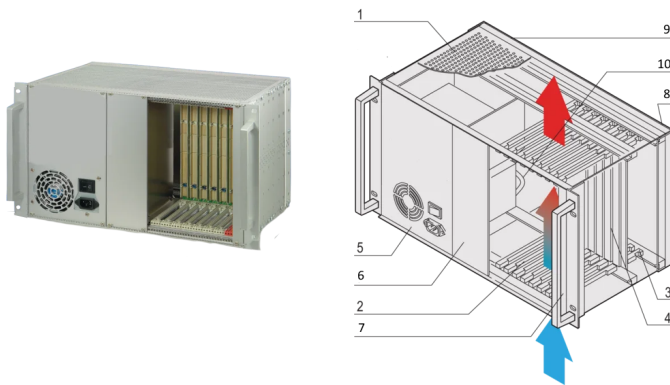

CPCI System With ATX PSU, 6 U, 8 Slot

CATALOG NUMBER

24579-030

Fanless 6 U CompactPCI System with vertical Card Cage for eight 6U Boards and eight RTM Boards. With built in ATX Power Supply.

CERTIFICATIONS

FEATURES

In accordance with IEC 60297-3-101, -102, -103; IEEE 1101.1, 1101.10/11; backplane in accordance with PICMG 2.0 rev. 3.0

System with vertical card cage. Board format Front: 6 U, 160 mm deep; Rear I/O: 6 U, 80 mm deep

Backplane 8 slot, 6 U, 64 bit, System slot right, 8 HP wide CPU can be used

Heat dissipation by convection, from bottom to top

ATX PSU, 300 W

PRODUCT ATTRIBUTES

Product Type: System

Number of Slots: 8

Type: 19" Rack Mount