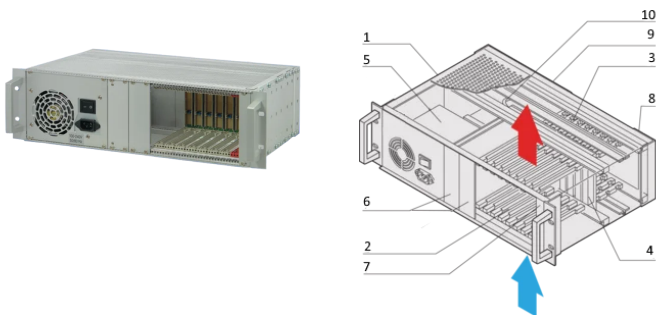

# CPCI System With ATX PSU, 3 U, 8 Slot

CATALOG NUMBER

**24579-031**

Fanless 3U CompactPCI System with vertical Card Cage for eight 3U Boards and eight RTM Boards. With built in ATX Power Supply.

CERTIFICATIONS

FEATURES

In accordance with IEC 60297-3-101, -102, -103; IEEE 1101.1, 1101.10/11; backplane in accordance with PICMG 2.0 rev. 3.0

System with vertical card cage. Board format Front: 3 U, 160 mm deep; Rear I/O: 3 U, 80 mm deep

Backplane 8 slot, 3 U, 32 bit; system slot right; 8 HP wide CPU can be used

Heat dissipation by convection, airflow bottom to top

ATX PSU, 300 W

PRODUCT ATTRIBUTES

Product Type: System

Number of Slots: 8

Type: 19" Rack Mount

Backplane Type: 3 U CompactPCI

Data Transfer: 32-bit PCI Bus

Power per Slot: 10W

Input Voltage AC: 100 – 240V

Rack Height: 3U

Power Supply Type: (1) ATX PSU

Power Supply Included: Yes

Rear I/O: Yes