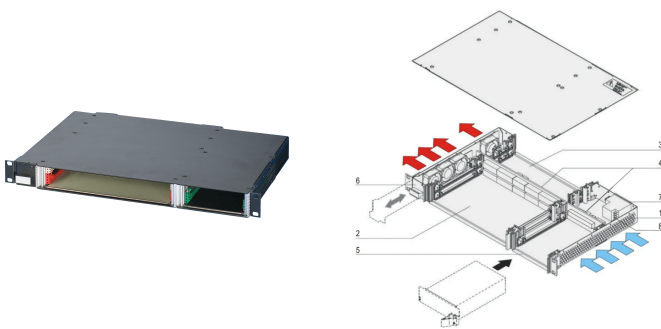

CPCI System for Pluggable PSU, Horizontal, 1 U, 2 Slot

CATALOG NUMBER

24579-078

1 U CompactPCI System with horizontal Card Cage for two 6 U Boards, two RTM Boards and one CompactPCI 3 U Pluggable Power Supply.

CERTIFICATIONS

FEATURES

In accordance with IEC 60297-3-101, -102, -103; IEEE 1101.1, 1101.10/11; backplane in accordance with PICMG 2.0 rev. 3.0

System with horizontal card cage. Board format Front: 6 U, 160 mm deep; Rear I/O: 6 U, 80 mm deep

Backplane (signal and power backplane in one unit) 2 slot, 6 U, 64 bit, System slot left, Power connector (1 x P 47)

Heat dissipation by hot-swap fan unit (airflow right to left)

Prepared for the assembly of a 19" CompactPCI power supply (3 U, 8 HP)

PRODUCT ATTRIBUTES

Product Type: System

Number of Slots: 2

Type: 19" Rack Mount

Backplane Type: 6 U CompactPCI

Data Transfer: 64-bit PCI Bus

Power per Slot: 40W

Input Voltage AC: 100 – 240V