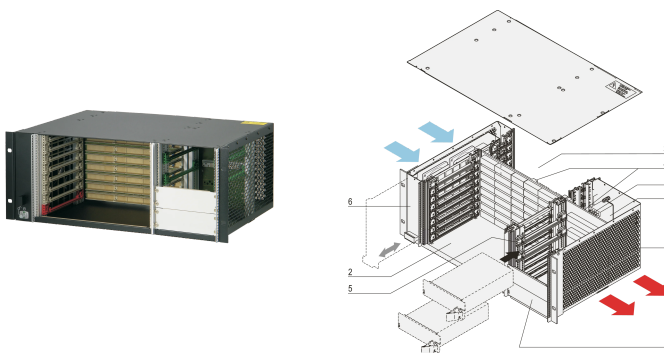

CPCI System, for Pluggable PSU, Horizontal, 4 U, 8 Slot

CATALOG NUMBER

24579-106

4 U CompactPCI System with horizontal Card Cage for eight 6 U Boards, eighth RTM Boards and two CompactPCI 3 U Pluggable Power Supplies. Option to assemble up to four pluggable Power Supplies.

CERTIFICATIONS

FEATURES

In accordance with IEC 60297-3-101, -102, -103; IEEE 1101.1, 1101.10/11; backplane in accordance with PICMG 2.0 rev. 3.0

System with horizontal card cage. Board format Front: 6 U, 160 mm deep; Rear I/O: 6 U, 80 mm deep

Backplane (signal and power backplane in one unit) 8 slot, 6 U, 64 bit, System slot left, Power connector (2 x P 47)

Heat dissipation by hot-swap fan unit (airflow left to right)

Prepared for the assembly of a 19" CompactPCI power supply (3 U, 8 HP)

PRODUCT ATTRIBUTES

Product Type: System

Number of Slots: 8

Type: 19" Rack Mount

Backplane Type: 6 U CompactPCI

Data Transfer: 64-bit PCI Bus

Power per Slot: 40W

Input Voltage AC: 100 – 240V