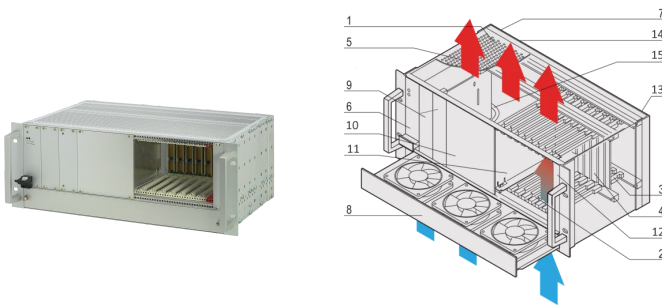

CPCI System With Pluggable PSU, 4 U, 8 Slot

CATALOG NUMBER

24579-260

4 U CompactPCI System with vertical Card Cage for eight 3U Boards, eight RTM Boards and one 3U Pluggable Power Supply.

CERTIFICATIONS

FEATURES

In accordance with IEC 60297-3-101, -102, -103; IEEE 1101.1, 1101.10/11; backplane in accordance with PICMG 2.0 rev. 3.0

System with vertical card cage. Board format Front: 3 U, 160 mm deep; Rear I/O: 3 U, 80 mm deep

Backplane 8 slot, 3 U, 32 bit; system slot right; 8 HP wide CPU can be used; Power backplane

Heat dissipation by 1 U hot-swap fan unit, airflow bottom to top

19"-compatible PSU, 300 W, 3 U, 8 HP

Option to mount a hard disk

PRODUCT ATTRIBUTES

Product Type: System

Number of Slots: 8

Type: 19" Rack Mount

Backplane Type: 3 U CompactPCI

Data Transfer: 32-bit PCI Bus

Power per Slot: 40W

Input Voltage AC: 100 – 240V