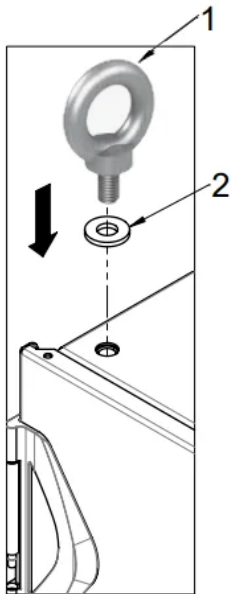

Varistar CP Lifting Eye Kit for Flush Top Cover

CATALOG NUMBER

21630-030

Bolt on lifting eyes to lift and place cabinet without cabinet damage.

FEATURES

Thread M12

Application and static load-carrying capacity in accordance with DIN 582

PRODUCT ATTRIBUTES

Package Quantity: 4

Product Family: Varistar CP

Product Type: Eye Bolt

Works With: Cabinet; Varistar CP

Net Weight: 0.708kg

ADDITIONAL PRODUCT DETAILS

Only usable with raised top cover Application and loading as per DIN 582.