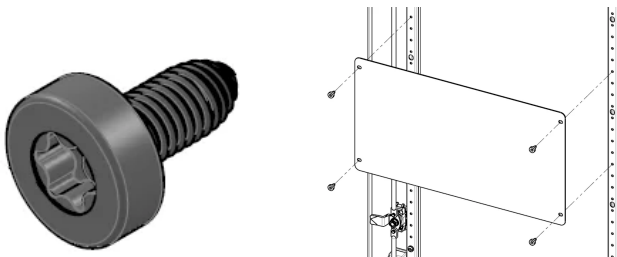

# Fixing Kit for Door Bar

## CATALOG NUMBER

---

**24630-277**

For variable assembly of panels or cables on the door bars of a Varistar CP cabinet

## FEATURES

---

For variable assembly of panels or cables on the door bars

## PRODUCT ATTRIBUTES

---

Product Type: Screw

Material: Carbon Steel

Finish: Zinc Plated

Package Quantity: 50