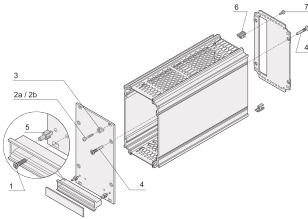

Assembly Kit for 5 Frame Type Plug-In Units

CATALOG NUMBER

24812-100

Mounting kit to build up 5 front type plug in units together consist out of front panel, rear panel, side panel, cover plate and handle

FEATURES

Mounting kit to build up 5 front type plug in units together consist out of front panel, rear panel, side panel, cover plate and handle

The assembly set consists of the picture position numbers 1, 2b, 3, 4 and 5

PRODUCT ATTRIBUTES

Product Type: Assembly Kit

Type: Mounting Kit

Works With: Frame Type Plug-In Unit

Package Quantity: 5

Net Weight: 0.06kg

ADDITIONAL PRODUCT DETAILS

The 5 parts of this monting kit can be ordered as single order items with quantity 100. Items 24560-179, 21101-101, 21100-464, 24812-501 and 21101-239