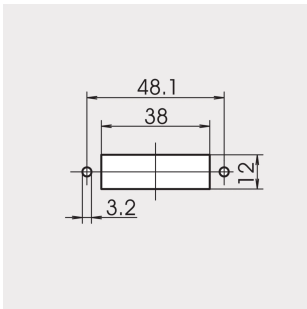

Front Panel With FDDI Cutout, 3 U, 14 HP, 2.5 mm, Al, RAL 7035

CATALOG NUMBER

30118-339

Front Panel, FDDI Cutout.

CERTIFICATIONS

FEATURES

Front panel with 4 FDDI cut-outs

PRODUCT ATTRIBUTES

Product Type: Front Panel

Type: Front Panel without Handle

Accessory Type: Front panel

Mounting: Screw-on Front

Material: Aluminum

Front Finish: Painted

Rear Finish: Conductive

Color Code: RAL 7035

Color: Black Grey