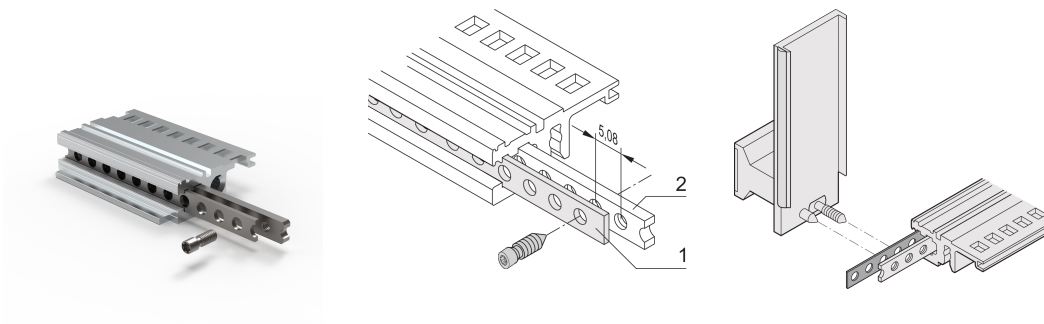

# Horizontal Perforated Strip, 28 HP

## CATALOG NUMBER

**30845-197**

Perforated strip out of 1mm Aluminum for centering shielded plug-in units.

## FEATURES

For centering the shielded plug-in units

## PRODUCT ATTRIBUTES

Rack Width: 28HP

Package Quantity: 1

Length: 147.12mm

Material: Aluminum

Product Family: EuropacPRO; RatiopacPRO; RatiopacPRO AIR; CompacPRO; PropacPRO; Inpac

Product Type: Perforated Strip