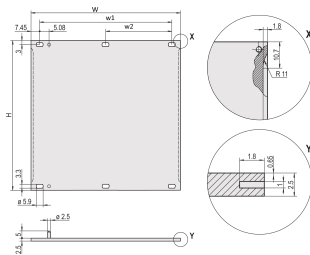

Front Panel, Refrofit Shielding, 3 U, 84 HP, 2.5 mm, Al, Front Anodized, Rear Conductive

CATALOG NUMBER

30846-676

Flat front panel. Shieldable with stainless steel EMC gasket.

CERTIFICATIONS

FEATURES

For stainless steel EMC gasket

Al, 2.5 mm, front anodized, conductive

PRODUCT ATTRIBUTES

Rack Height: 3U

Rack Width: 84HP

Package Quantity: 1

Accessory Type: Front panel

Mounting: Screw-on Front

Gasket Type: Stainless Steel EMC

Front Finish: Anodized

Rear Finish: Conductive

Treated Edges: No