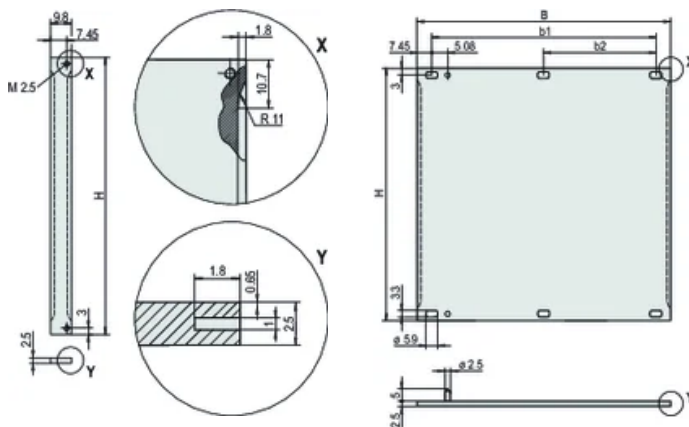

Complies With: IEC 60297-3-101; IEEE 1101.1/10

Depth (D): 2.5mm

EMC Shielding: No (Retrofittable)

Finish: Anodized; Passivated

Height (H): 128.4mm

Material: Aluminum

Product Type: Front Panel

Type: Front Panel without Handle

Width (W): 426.4mm

Net Weight: 0.36kg

ADDITIONAL PRODUCT DETAILS

Please order fixing material (sleeves, collar screws) separately.

DIAGRAMS

WARNING

nVent products shall be installed and used only as indicated in nVent's product instruction sheets and training materials. Instruction sheets are available at www.nvent.com and from your nVent customer service representative. Improper installation, misuse, misapplication or other failure to completely follow nVent's instructions and warnings may cause product malfunction, property damage, serious bodily injury and death and/or void your warranty.