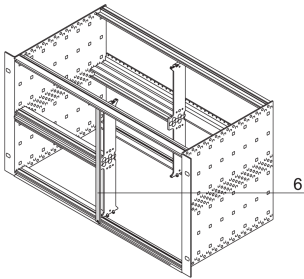

## CATALOG NUMBER

**30847-472**

The 2 HP wide front panel covers an open slot. The non-shielded version can be fixed with screws and washers. Due to the 2 HP width, no sleeves can be used.