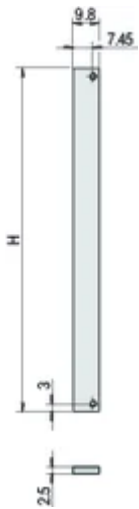

## CATALOG NUMBER

**30847-472**

The 2 HP wide front panel covers an open slot. The non-shielded version can be fixed with screws and washers. Due to the 2 HP width, no sleeves can be used.

## FEATURES

Flat front panel 6 U, 2 HP, Al, 2.5 mm

Height (H): 261.8mm

Rack Width: 2HP

Width (W): 9.8mm

Complies With: IEC 60297-3-101; IEEE 1101.1/10

Package Quantity: 1

Finish: Anodized; Passivated

Gross Weight: 0.017kg

## DIAGRAMS

---