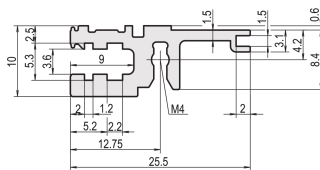

## CATALOG NUMBER

**34560-028**

Combinations of horizontal rails and side panels

		Combinations of horizontal rails and side panels			
		"4" can be combined		"2" combination not recommended	
Subrack 28 HP	Subrack 28 HP	-	+	+	+
	Subrack 28 HP (with lip)	-	+	+	+
Subrack 18 HP	Subrack 18 HP	+	+	+	+
	Subrack 18 HP (with lip)	+	+	+	+
Subrack 12 HP	Subrack 12 HP	+	+	-	-
	Subrack 12 HP (with lip)	+	+	-	-
Side panel	Light 1.1				
	Fluorescent 2				
	Heavy 2.1				
	Edgecut 2.2				